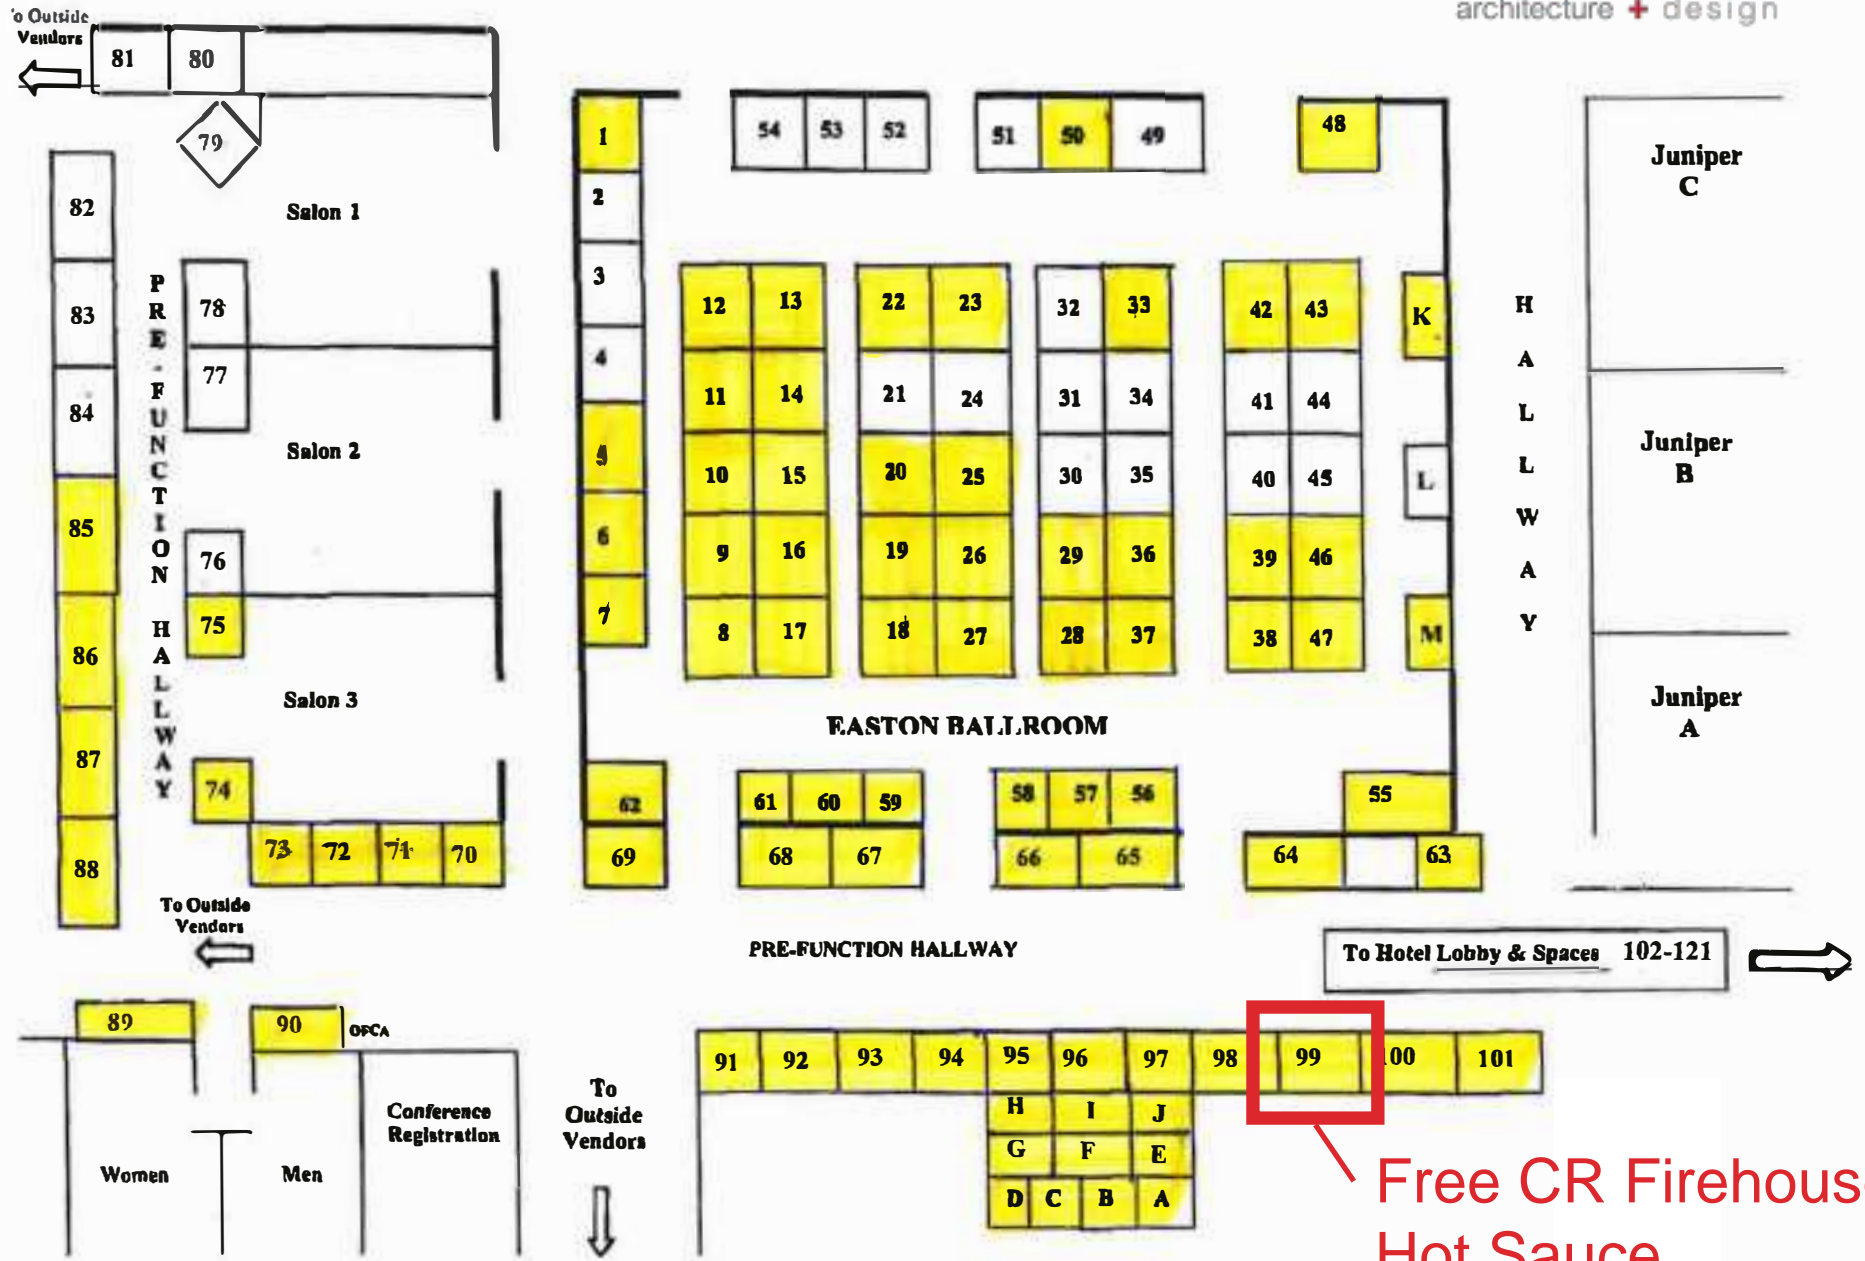

HILTON AT EASTON INSIDE VENDOR MAP PAGE 1

All Booth Spaces are 8' x 10'

Free CR Firehouse Hot Sauce